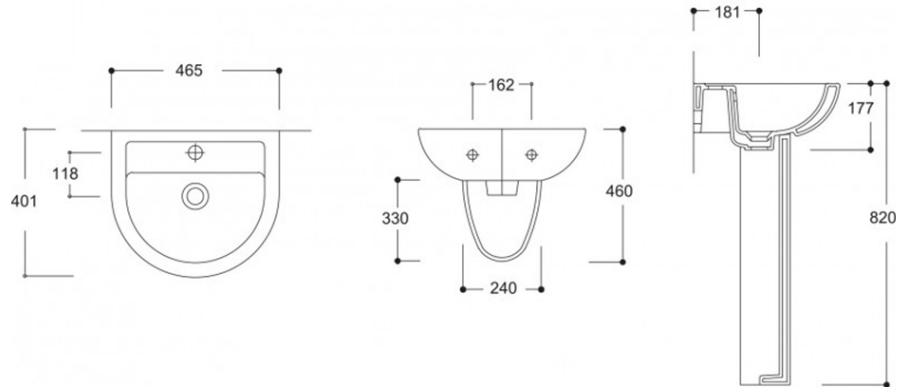

## Product Details

<b>SKU:</b>	<b>KO09LV01PB</b>
Brand:	Argent
Range:	Mode
Warranty:	10 Years
Product Width:	465 mm
Product Depth:	401 mm
WELS:	N/A

## Technical Specification

Note: All dimensions are in millimetres and are subject to normal manufacturing variations. Always use the physical product measurements for cut-outs and rough-ins as the technical details shown may differ from the actual product. Use acetic cured silicone sealant. Do not use epoxy type adhesives. Clean with damp cloth. Do not use abrasive cleaners, liquids or pastes.