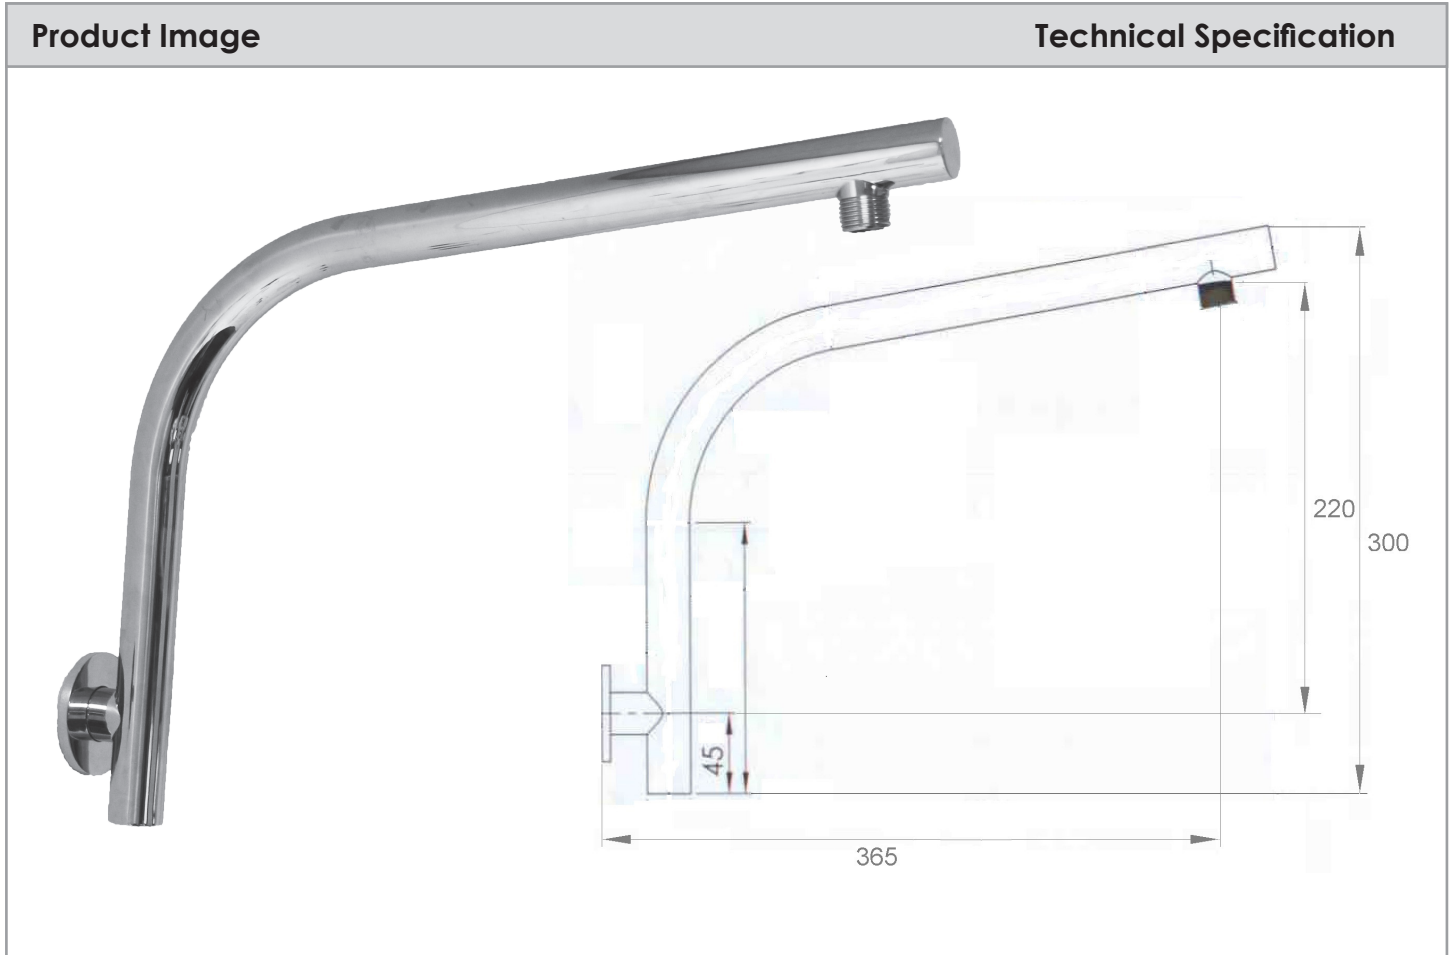

# REACH SHOWER ARM

Description	
Argent Reach Shower Arm - Wall mounted to suit Argent Overhead showers,	
<b>231618R</b> <b>2S1618R</b>	With round wall flange With square wall flange

Additional Information
<ul style="list-style-type: none"> <li>• 15 Year Warranty*</li> </ul>