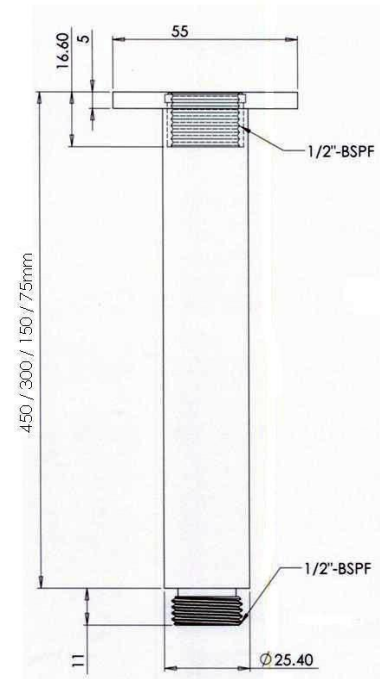

## Product Image

With Round Backing Plate

With Square Backing Plate

## Technical Specification

## Description

Argent Ceiling Arms

<b>231075</b>	75mm (with Round flange)
<b>2S1075</b>	75mm (with Square flange)
<b>231150</b>	150mm (with Round flange)
<b>2S1150</b>	150mm (with Square flange)
<b>231300</b>	300mm (with Round flange)
<b>2S1300</b>	300mm (with Square flange)
<b>231450</b>	450mm (with Round flange)
<b>2S1450</b>	450mm (with Square flange)