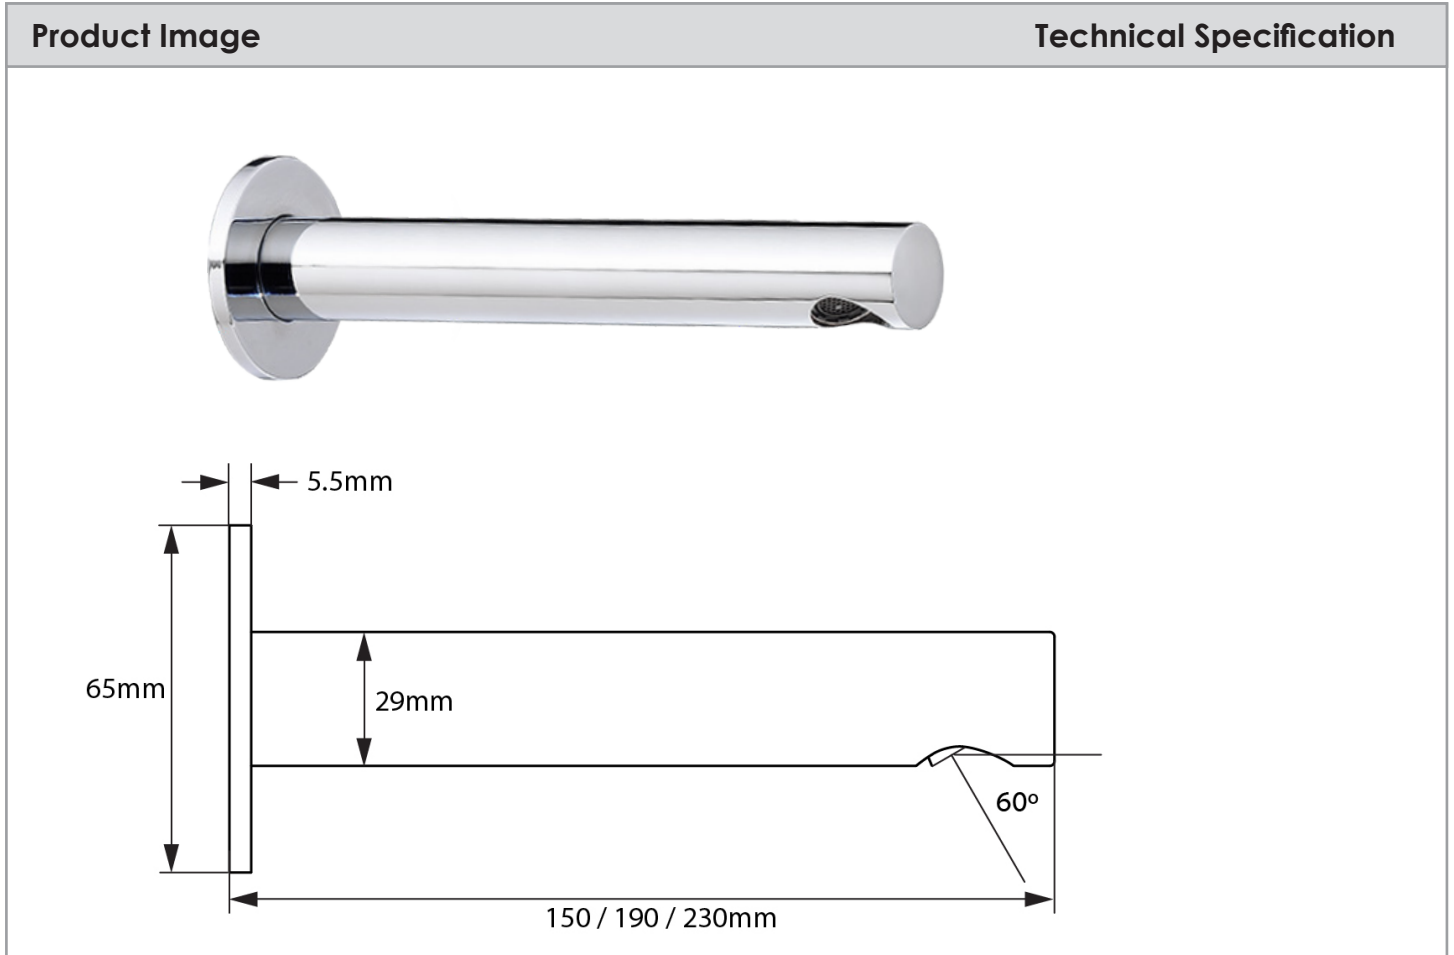

ESSENTIAL BATH SPOUTS

Description	
Essential Bath Spouts	
92603 9S603B	150mm with round flange 150mm with square flange
92606 9S606B	190mm with round flange 190mm with square flange
92609 9S609B	230mm with round flange 230mm with square flange

Additional Information
<ul style="list-style-type: none"> • 29mm diameter • 3 Years Warranty