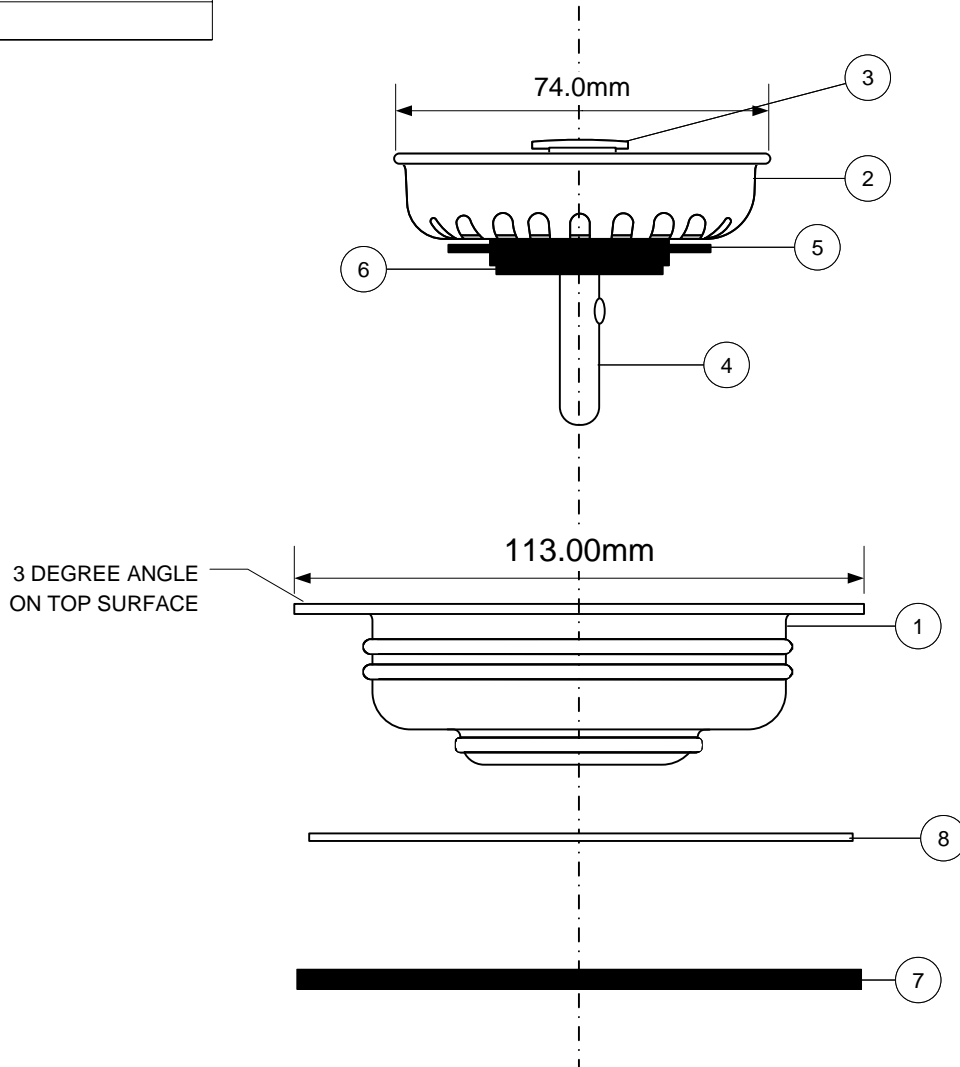

Code:

ABEY6012-W

1	BSW50FLAN-EL-MRIC
2	BSWGRAT-EL-MRIC
3	BSKTOP-UB-MRIC
4	P-SBALL-COL-S
5	P-VSEAL-STEM-2
6	SEALCARRIERSS
7	P-RW-BSW
8	P-SPW-BSW-2MM

© McALPINE
25/02/2022

Drawing verified
correct as of:

DRAWN BY	DL
SCALE	1 : 1.5