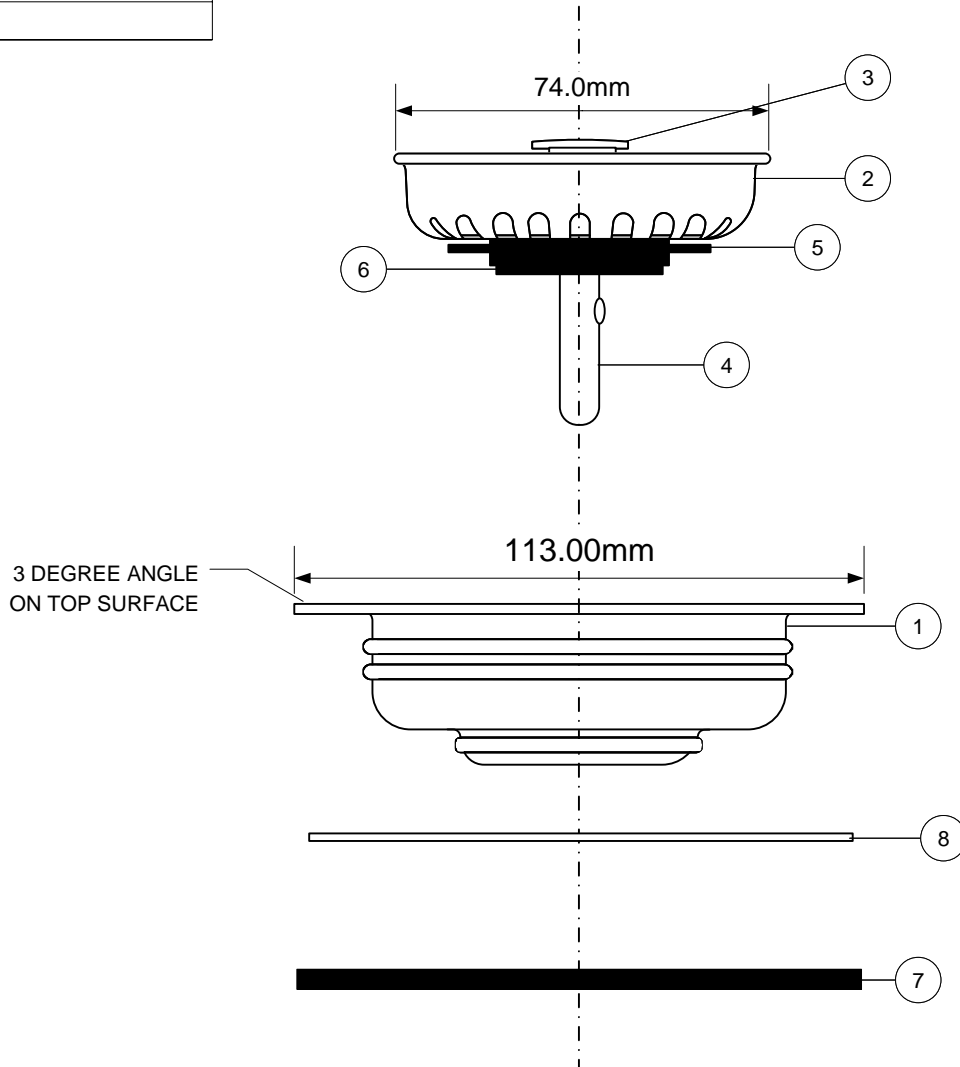

Code:

ABEY6012-S

1	BSW50FLAN-EL-MCHA
2	BSWGRAT-EL-MCHA
3	BSKTOP-UB-MCHA
4	P-SBALL-COL-S
5	P-VSEAL-STEM-2
6	SEALCARRIERSS
7	P-RW-BSW
8	P-SPW-BSW-2MM

© McALPINE
25/02/2022

Drawing verified
correct as of:

DRAWN BY	DL
SCALE	1 : 1.5