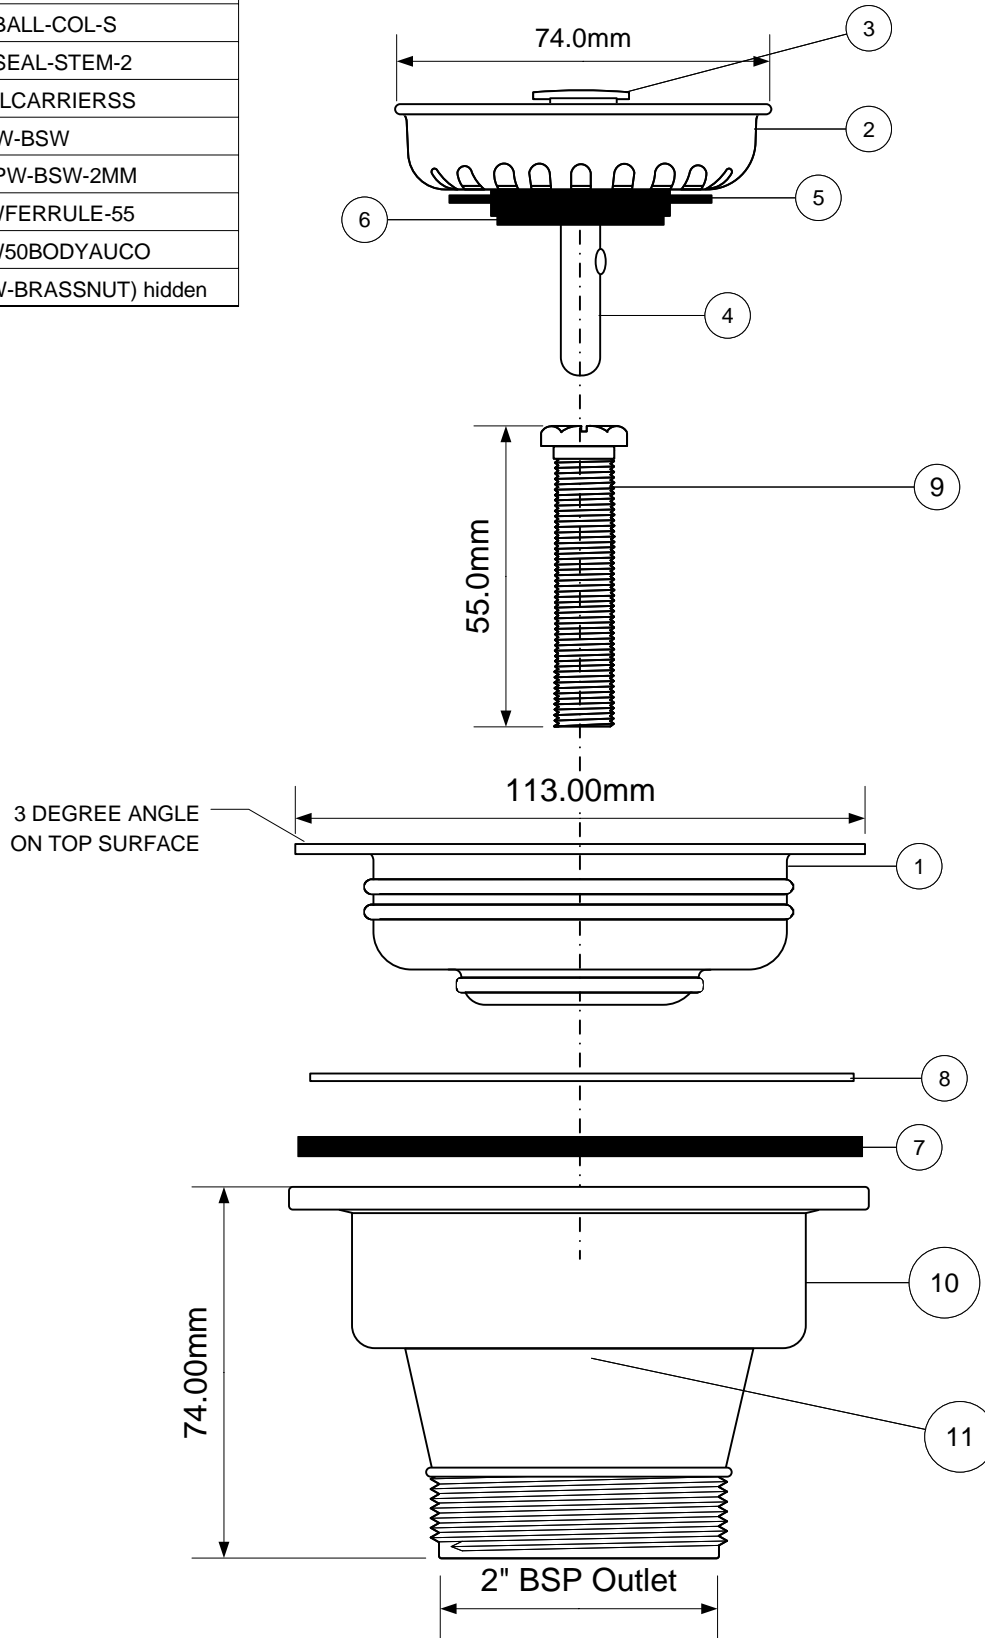

# ABEY6025-B

1	BSW50FLAN-EL-GCAV
2	BSWGRAT-EL-GCAV
3	BSKTOP-UB-GCAV
4	P-SBALL-COL-S
5	P-VSEAL-STEM-2
6	SEALCARRIERSS
7	P-RW-BSW
8	P-SPW-BSW-2MM
9	BSWFERRULE-55
10	BSW50BODYAUCO
11	(PUW-BRASSNUT) hidden

© McALPINE  
25/02/2022

Drawing verified  
correct as of:

DRAWN BY	DL
SCALE	1 : 1.5

REVISED	LH 13/04/2022
---------	---------------

FILENAME	ABEY6025-B.VSD
DATE	25/02/2022