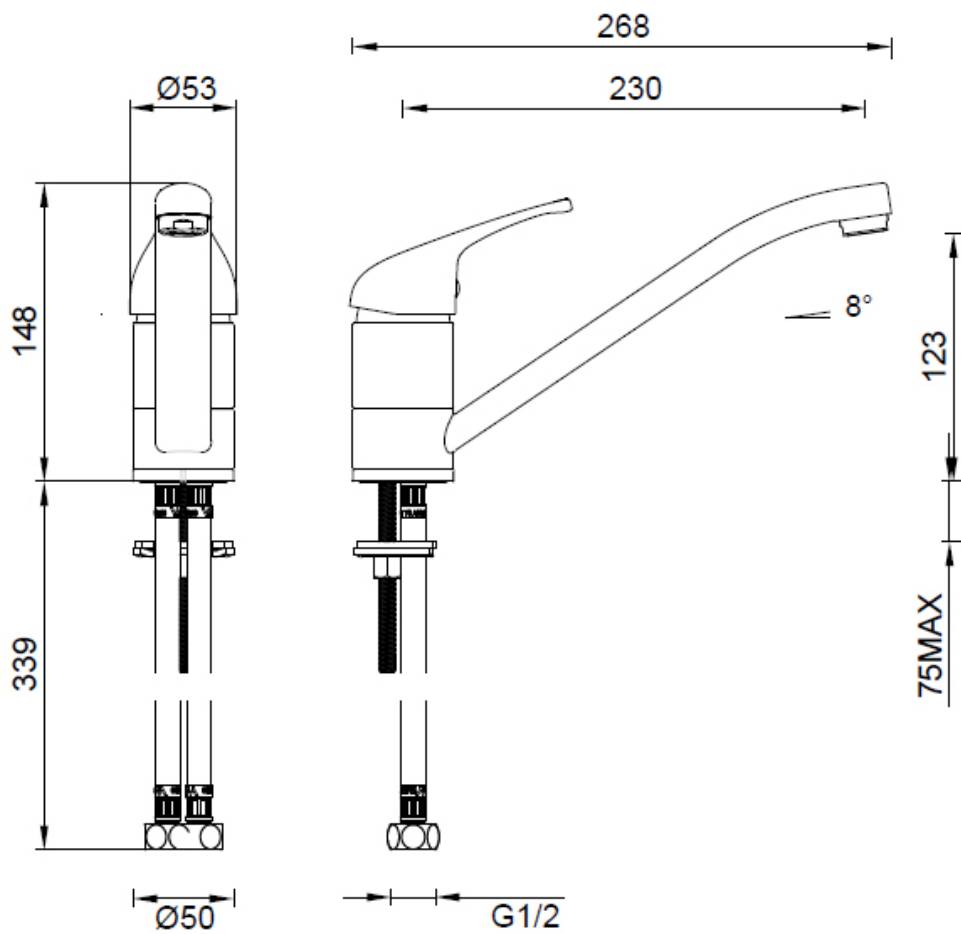

MK2

MIXMASTER SINK MIXER 40MM

WELS Rating 3 Star 8.0L/min
WELS Registration #T17036

AVAILABLE IN

MK2
(CHROME)

P: 1800 809 143

E: mail@abey.com.au

W: www.abey.com.au